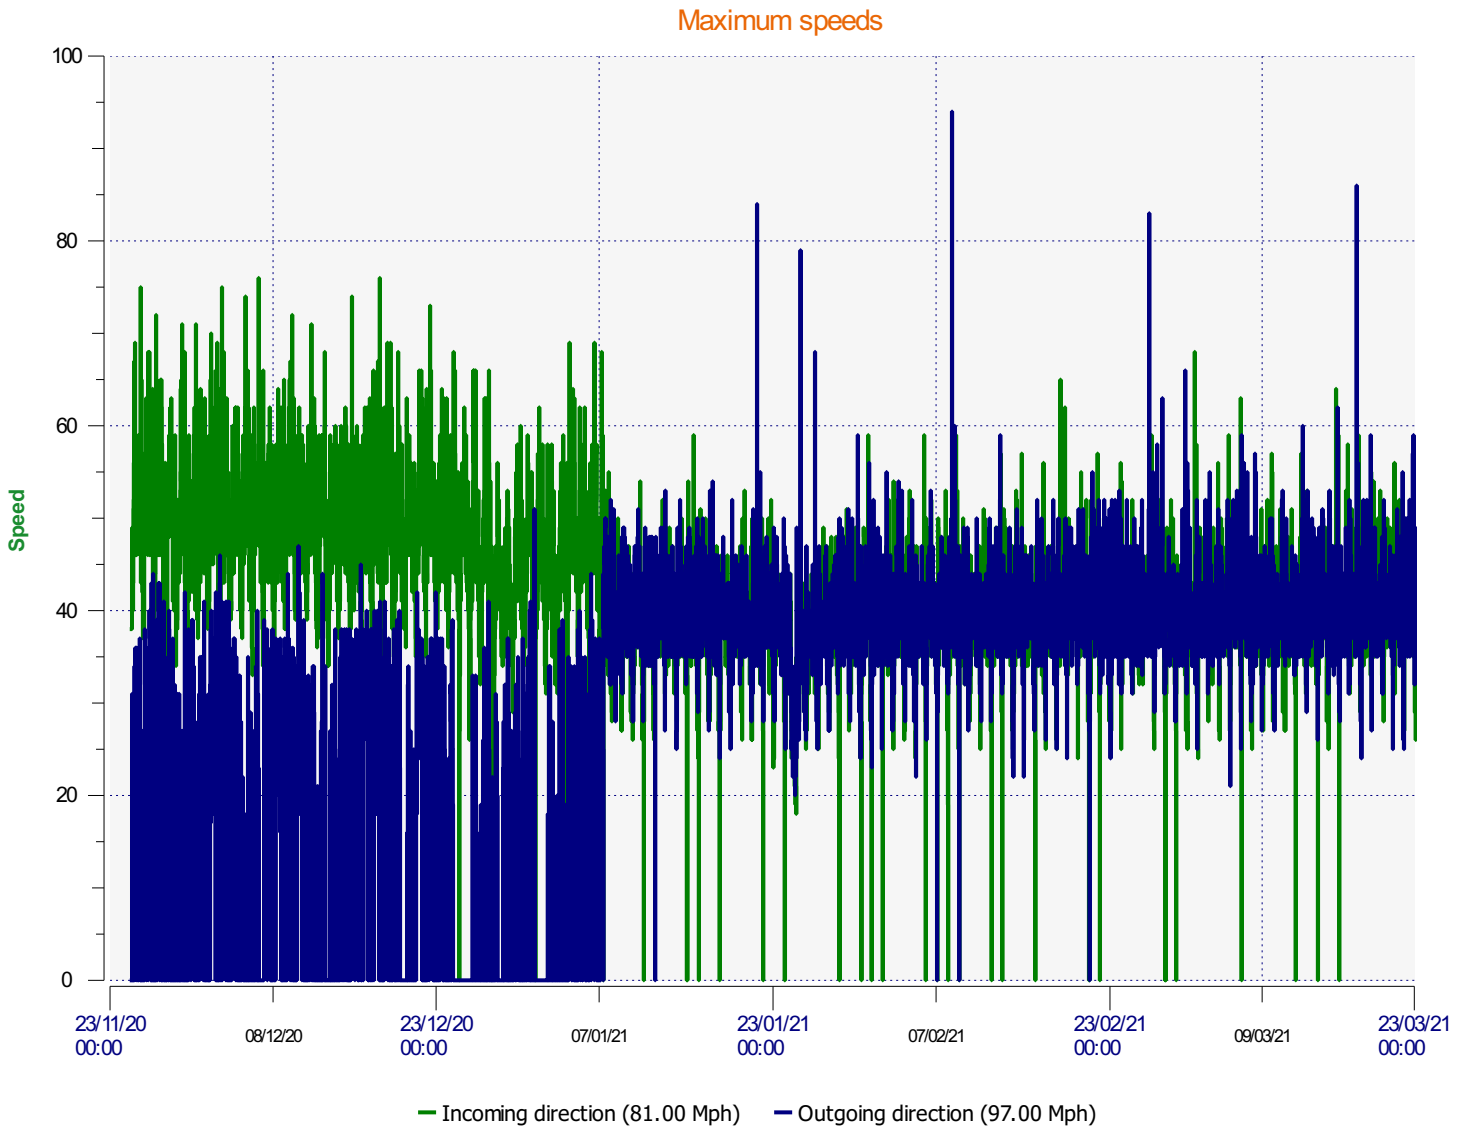

Élan Cité

DÉTECTER • INFORMER • SÉCURISER

Start date: Wednesday, November 25, 2020 12:00 AM
End date: Wednesday, April 14, 2021 10:00 AM

Location:

Comments:

Start date: Wednesday, November 25, 2020 12:00 AM
End date: Wednesday, April 14, 2021 10:00 AM

Location:

Comments:

Start date: Wednesday, November 25, 2020 12:00 AM
End date: Wednesday, April 14, 2021 10:00 AM

Location:

Comments:

Start date: Wednesday, November 25, 2020 12:00 AM
End date: Wednesday, April 14, 2021 10:00 AM

Location:

Comments:

Outgoing vehicles

<= 40 Mph	: 255,784 - (98.97 %)
41 - 45 Mph	: 2,017 - (0.78 %)
46 - 50 Mph	: 487 - (0.19 %)
51 - 55 Mph	: 113 - (0.04 %)
56 - 60 Mph	: 30 - (0.01 %)
61 - 65 Mph	: 7 - (0.00 %)
66 - 70 Mph	: 2 - (0.00 %)
71 - 75 Mph (et +)	: 6 - (0.00 %)

Start date: Wednesday, November 25, 2020 12:00 AM
End date: Wednesday, April 14, 2021 10:00 AM

Location:

Comments: