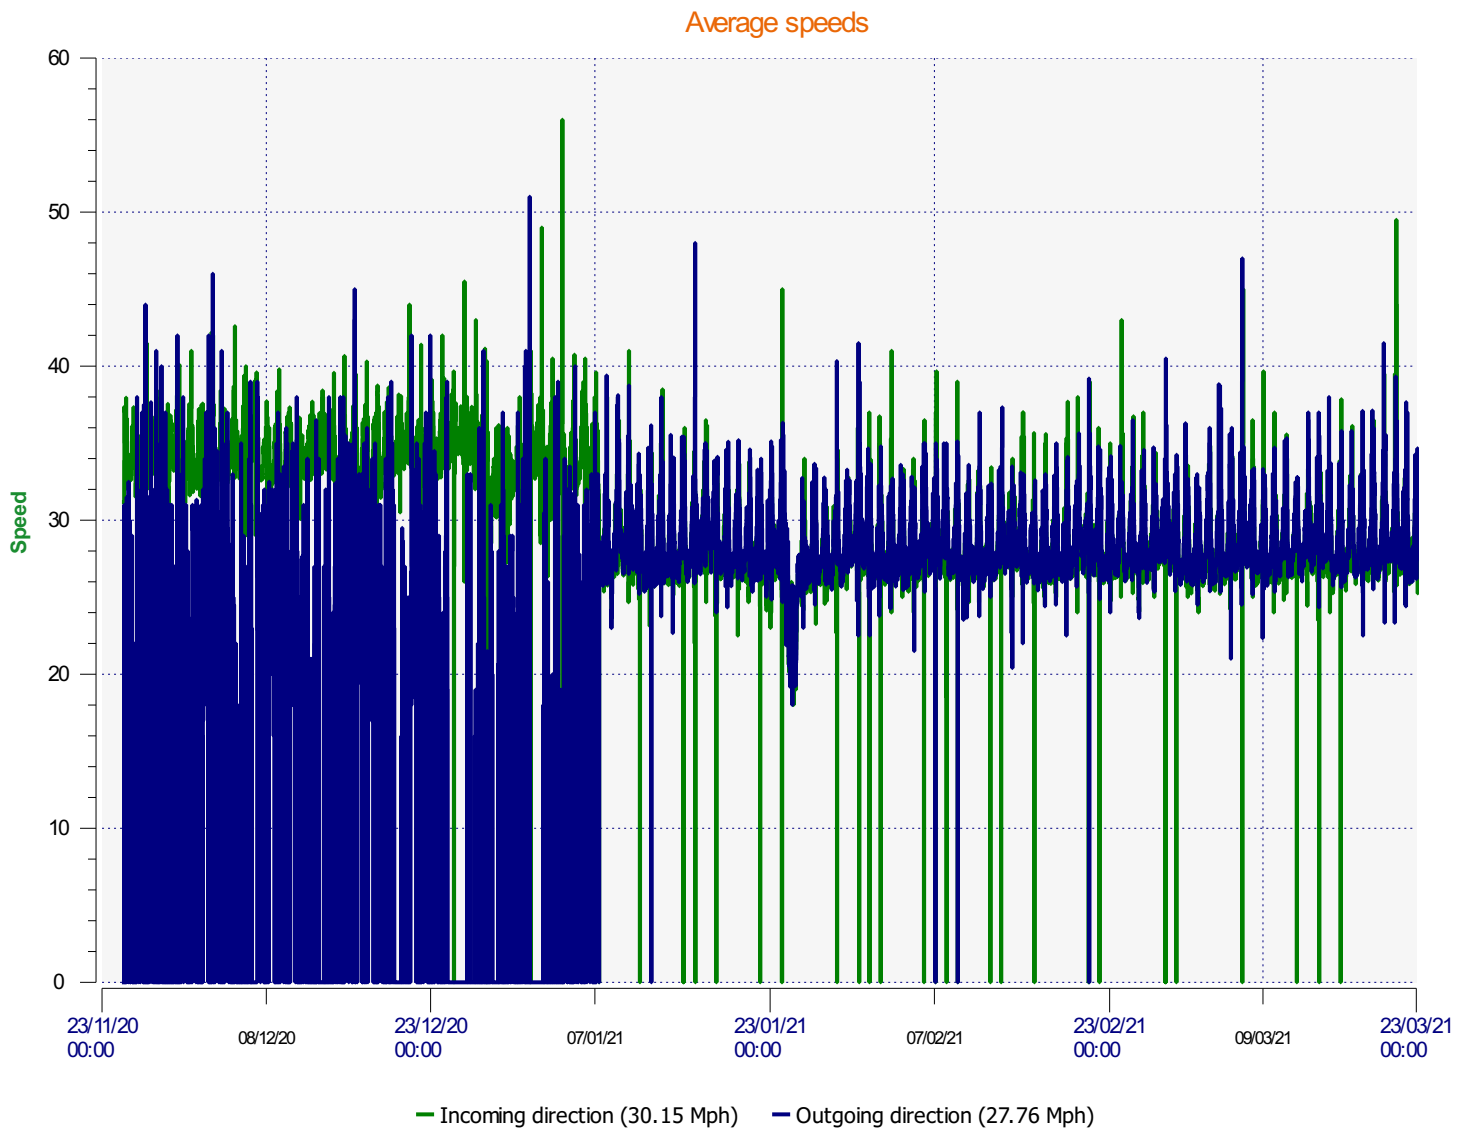

Start date: Wednesday, November 25, 2020 12:00 AM
End date: Wednesday, April 14, 2021 10:00 AM

Location:

Comments: