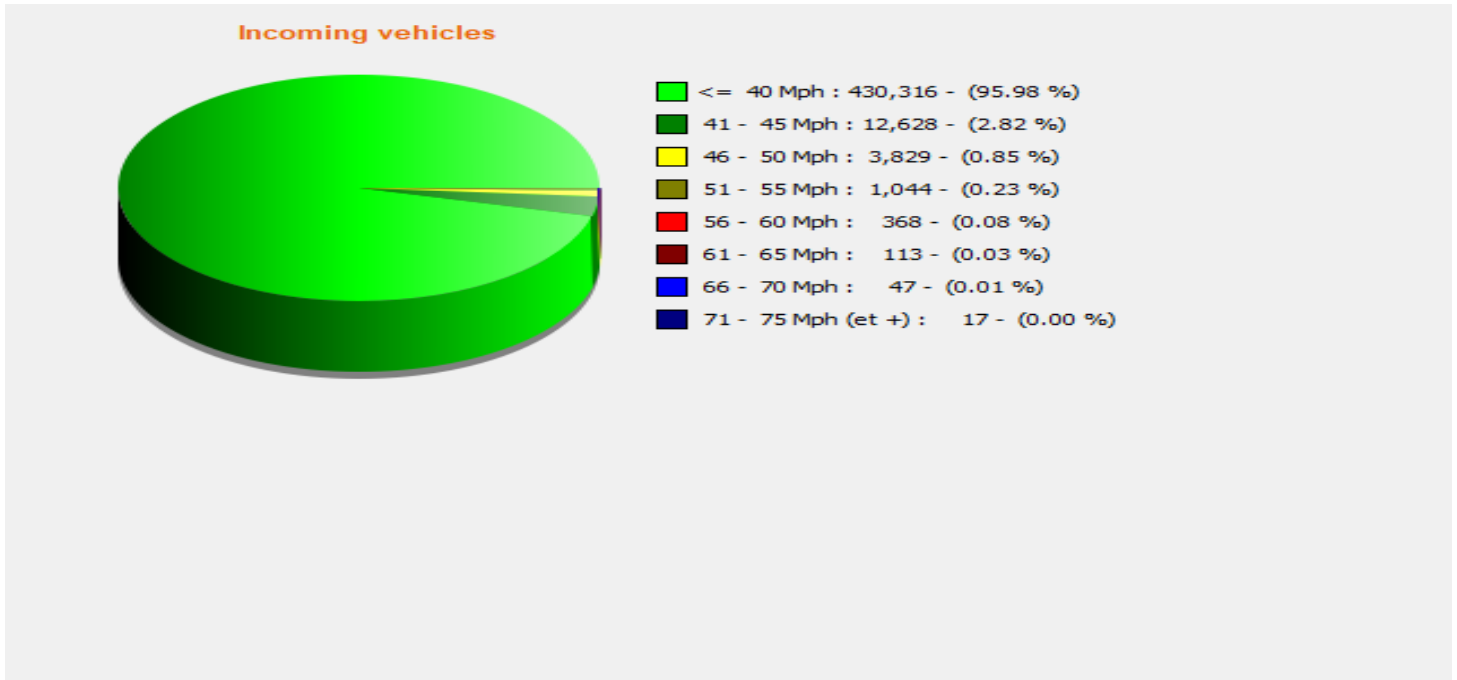

Location:

Comments:

Start date: Wednesday, November 25, 2020 12:00 AM
End date: Wednesday, April 14, 2021 10:00 AM

Location:

Comments:

Start date: Wednesday, November 25, 2020 12:00 AM
End date: Wednesday, April 14, 2021 10:00 AM